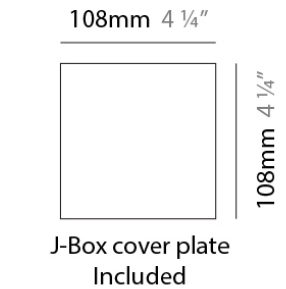

NEVA SURFACE

D93165

PROJECT
TYPE
NOTES
QUANTITY
DATE

GENERAL

Series: Neva
Brand: Milan
Division: Design
Mounting Type: Surface
Mounting Location: Wall
Subcategory: Uplight

PHYSICAL

Shape: Rectangle
Length (mm): 128
Length (in): 5 1/16
Height (mm): 85
Height (in): 3 3/8
Extension (mm): 117
Extension (in): 4 5/8
Light Distribution: Direct / Indirect
Weight (kg): 1.4
Weight (lbs): 3
Fixture Finish: WHI
Fixture Material: Metal

ELECTRICAL

Lamp Type: LED
Max. Wattage Per Lamp (W): 10
Dimming: Non-Dimmable
Driver Included: Yes
Driver Location: Integrated
Driver Type: Constant Current
Driver Class: Class 2
Housing: ENCP3
Input Voltage (V): 120
Upon Request: Dimmable option available with remote driver upon request

LED

Number of LEDs: 1
Color Temperature (°K): 2700
Nominal Lumen (lm): 1010
CRI: >80 CRI

OPTICAL

Reflector°: 50

RATINGS AND CERTIFICATIONS

Certified By: CSA Certified to UL and CSA Standards
IP rating: IP20

128mm 5 1/16"

117mm 4 5/8"

85mm 3 3/8"